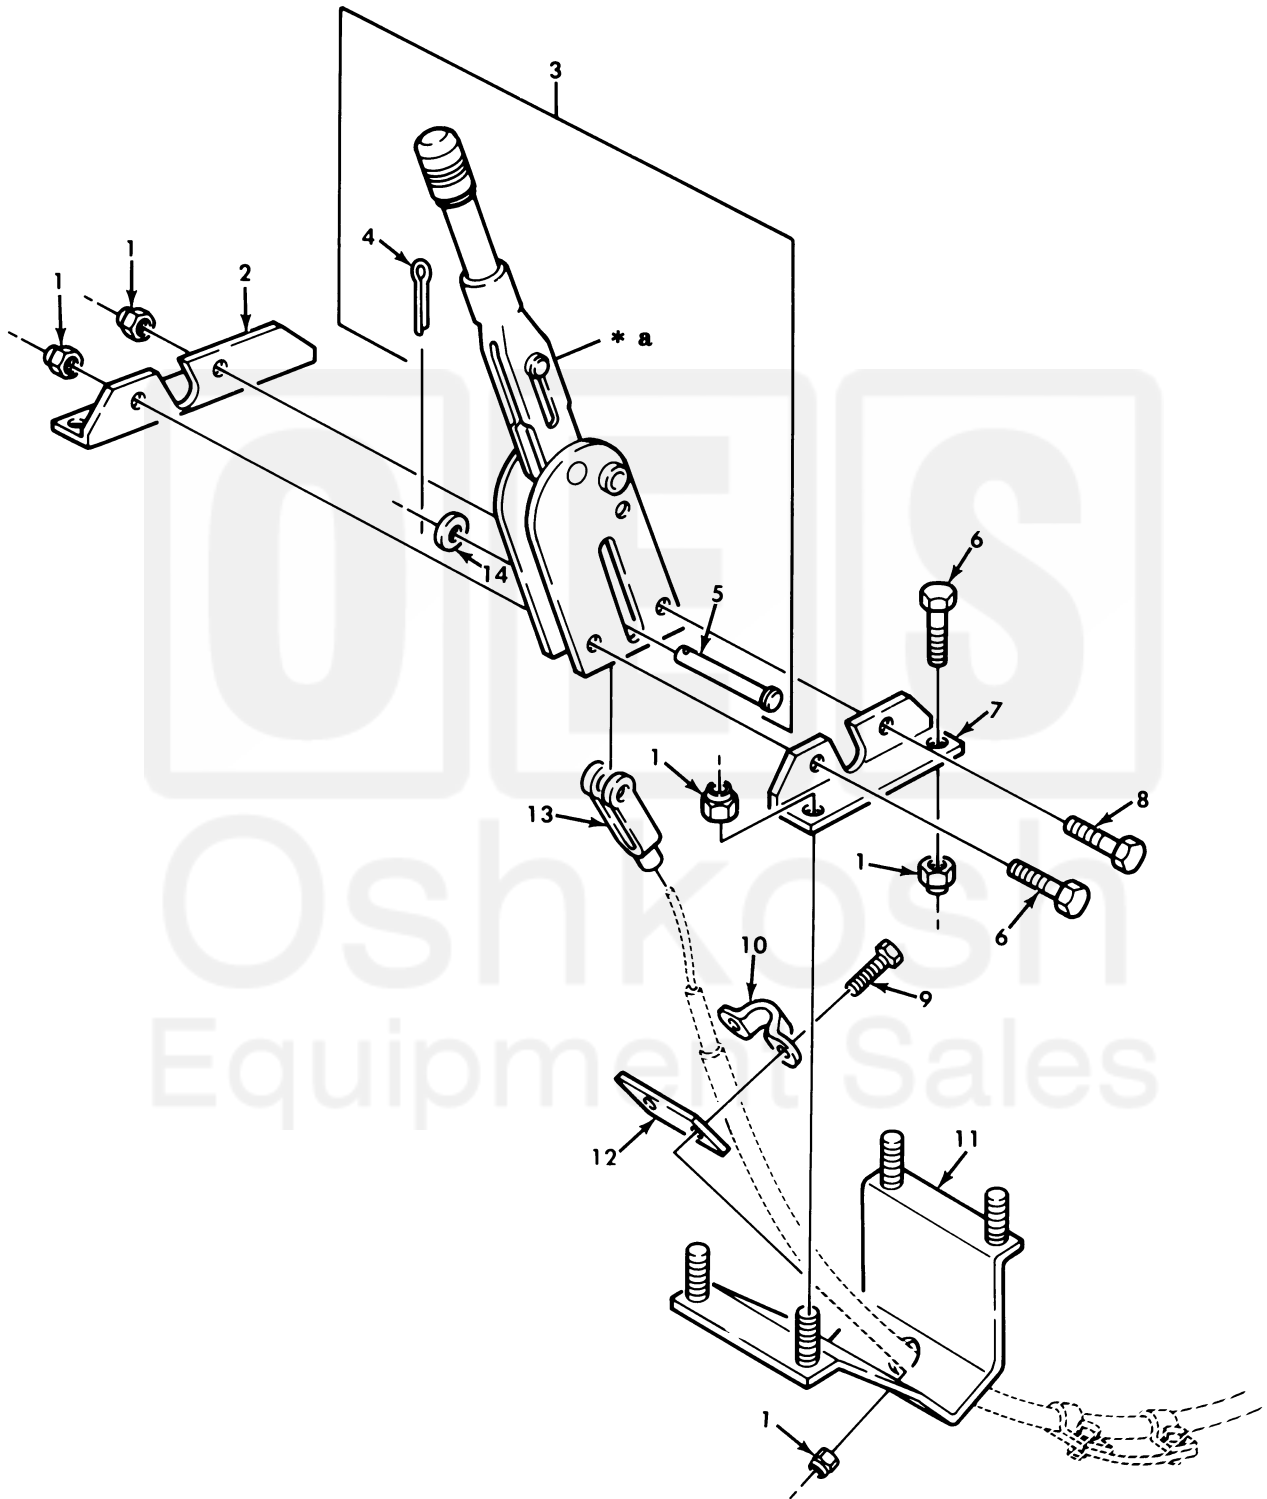

UNIT, DIRECT SUPPORT, AND GENERAL SUPPORT MAINTENANCE
REPAIR PARTS AND SPECIAL TOOLS LIST
TRUCK, 5-TON, 6X6, M809 SERIES TRUCKS (DIESEL)

*** a PART OF ITEM 3**

Figure 164. Parking Brake Lever Assembly and Mounting Hardware.

(1) ITEM NO	(2) SMR CODE	(3) NSN	(4) CAGEC	(5) PART NUMBER	(6) DESCRIPTION AND USABLE ON CODE (UOC)	(7) QTY
GROUP 12 BRAKES 1201 HAND BRAKES						
FIG. 164 PARKING BRAKE LEVER ASSEMBLY AND MOUNTING HARDWARE						
1	PAOZZ	5310-00-982-4908	96906	MS21045-6	NUT, SELF-LOCKING, HE.....	10
2	PAOZZ	5340-00-480-7608	19207	11608772	BRACKET, ANGLE.....	1
3	PAOZZ	3040-00-040-2401	19207	8365663	LEVER, MANUAL CONTRO.....	1
4	PAOZZ	5315-00-842-3044	96906	MS24665-283	.PIN, COTTER.....	1
5	PAOZZ	5315-00-741-5746	19207	7415746	.PIN, STRAIGHT, HEADED.....	1
6	PAOZZ	5305-00-269-3242	80204	B1821BH038F200N	SCREW, CAP, HEXAGON H.....	2
7	PAOZZ	5340-00-740-9361	19207	7409361	BRACKET, ANGLE.....	1
8	PAOZZ	5305-00-269-3239	80204	B1821BH038F138N	SCREW, CAP, HEXAGON H.....	2
9	PAOZZ	5305-00-269-3238	80204	B1821BH038F125N	SCREW, CAP, HEXAGON H.....	2
10	PAOZZ	5340-00-512-1948	19207	8735566	STRAP, RETAINING.....	1
11	PAOZZ	5342-00-033-5252	19207	11647728	BRACKET, HANDBRAKE C.....	1
12	PAOZZ	3040-00-740-9372	19207	7409372	CONNECTING LINK, RIG.....	1
13	PAOZZ	5340-00-696-0411	19207	8333013	CLEVIS, ROD END.....	1
14	PAOZZ	5310-00-081-4219	96906	MS27183-12	WASHER, FLAT.....	1

END OF FIGURE