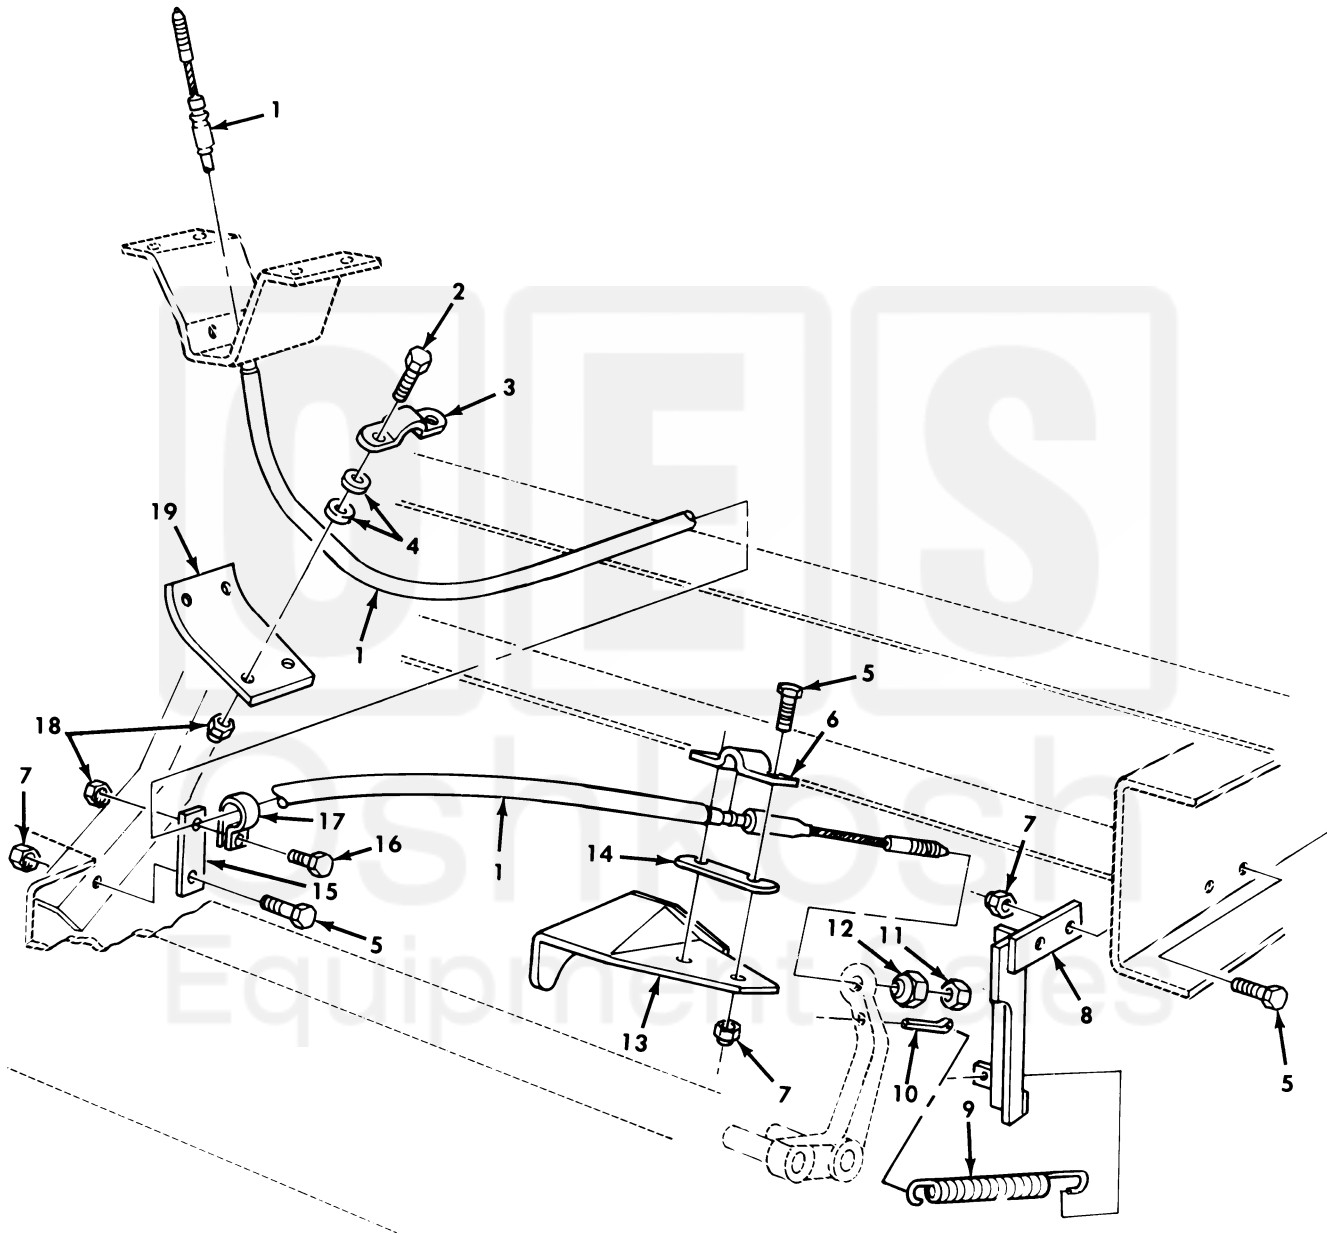

UNIT, DIRECT SUPPORT, AND GENERAL SUPPORT MAINTENANCE
REPAIR PARTS AND SPECIAL TOOLS LIST
TRUCK, 5-TON, 6X6, M809 SERIES TRUCKS (DIESEL)

Figure 165. Parking Brake Cable and Mounting Hardware.

(1) ITEM NO	(2) SMR CODE	(3) NSN	(4) CAGEC	(5) PART NUMBER	(6) DESCRIPTION AND USABLE ON CODE (UOC)	(7) QTY
GROUP 1201 HAND BRAKES						
FIG. 165 PARKING BRAKE CABLE AND MOUNTING HARDWARE						
1	PAOZZ	2590-00-740-9365	19207	7409365	CONTROL ASSEMBLY, PU.....	1
2	PAOZZ	5306-00-068-0513	18876	MS90727001-06	SCREW, CAP, HEXAGON H.....	4
3	PAOZZ	5340-00-052-3683	19207	10883129	STRAP, RETAINING.....	2
4	PAOZZ	5310-00-809-4058	96906	MS27183-10	WASHER, FLAT.....	8
5	PAOZZ	5305-00-269-3238	80204	B1821BH038F125N	SCREW, CAP, HEXAGON H.....	5
6	PAOZZ	5340-00-512-1948	19207	8735566	STRAP, RETAINING.....	1
7	PAOZZ	5310-00-982-4908	96906	MS21045-6	NUT, SELF-LOCKING, HE.....	5
8	PAOZZ	5342-00-230-3599	19207	11611796	BRACKET, BRAKE EMERG.....	1
9	PAOZZ	5360-00-740-9447	19207	7409447	SPRING, HELICAL.....	1
10	PAOZZ	5315-00-018-7988	96906	MS24665-493	PIN, COTTER.....	1
11	PAOZZ	5310-00-010-7823	96906	MS27151-19	NUT, STAMPED.....	1
12	PAOZZ	5310-00-740-9369	19207	7409369	NUT, SELF-LOCKING, SI.....	1
13	PAOZZ	5342-00-741-3485	19207	7413485	BRACKET, CABLE CLAMP.....	1
14	PAOZZ	3040-00-740-9372	19207	7409372	CONNECTING LINK, RIG.....	1
15	PAOZZ	5340-01-180-6680	19207	10883134	PLATE, MENDING.....	1
16	PAOZZ	5305-00-267-8953	80204	B1821BH025F063N	SCREW, CAP, HEXAGON H.....	1
17	PAOZZ	5340-00-282-7521	96906	MS21333-40	CLAMP, LOOP.....	1
18	PAOZZ	5310-00-061-7325	96906	MS21045-4	NUT, SELF-LOCKING, HE.....	5
19	PAOZZ	2530-00-052-3687	19207	10883131	PLATE, WEAR, BRAKE SH.....	1

END OF FIGURE