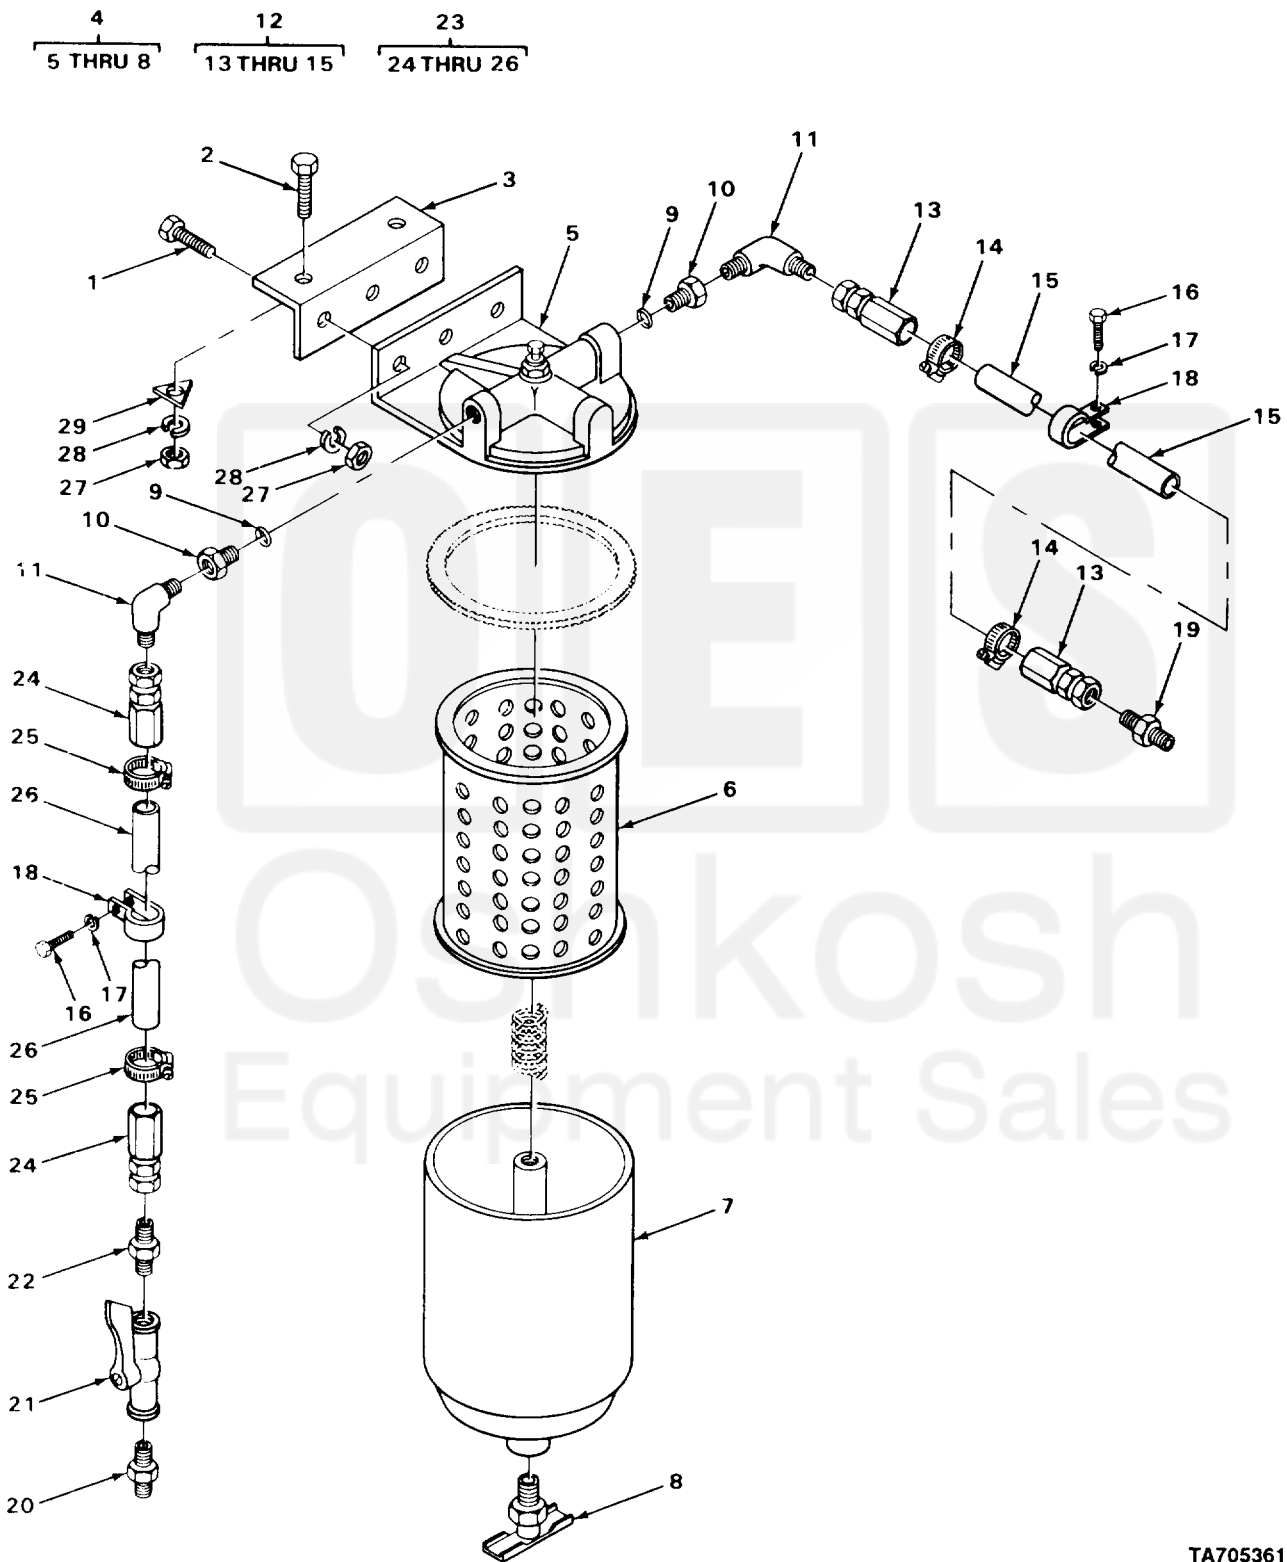

SECTION II

TM 10-3930-242-24P

TA705361

FIGURE 35. FUEL AND WATER SEPARATOR.

(1) ITEM NO	(2) SMR CODE	(3) CAGEC	(4) PART NUMBER	(5) DESCRIPTION AND USABLE ON CODES (UOC)	(6) QTY
GROUP 0309 FUEL FILTERS					
FIG. 35 FUEL AND WATER SEPARATOR					
1	PFZZ	96906	MS90728-62	SCREW,CAP,HEXAGON H FILTER SEPARATOR MOUNTING	3
2	PFZZ	96906	MS90728-64	SCREW,CAP,HEXAGON H FILTER SEPARATOR MOUNTING BRACKET	2
3	XDFZZ	97403	13220E5416-1	BRACKET,ANGLE FILTER SEPARATOR MOUNTING	1
4	PAFFF	15434	256546	SEPARATOR,WATER,LIQ FUEL AND WATER	1
5	XAFZZ	33457	255343S	.HEAD ASSEMBLY FUEL AND WATER SEPARATOR	1
6	PAOZZ	33457	FS1201	.FILTER ELEMENT,FLUI FUEL AND WATER SEPARATOR	1
7	XAOZZ	33457	256424S	.SHELL ASSEMBLY FUEL AND WATER SEPARATOR	1
8	PFOZZ	96906	MS35782-5	.COCK,DRAIN FUEL AND WATER SEPARATOR	1
9	PFOZZ	96906	MS28778-10	PACKING,PREFORMED	2
10	PFOZZ	96906	MS51525A8-10	ADAPTER,STRAIGHT,TU	2
11	XDOZZ	97403	13218E0157-6	ELBOW,TUBE	2
12	AOOOO	19207	13220E5422-2	HOSE ASSEMBLY FUEL SPERATOR TO FUEL PUMP	1
13	PAOZZ	12603	663263	.ADAPTER,STRAIGHT,TU SELF-LOCKING	2
14	PFOZZ	96906	MS35842-11	.CLAMP,HOSE	2
15	MOOZZ	83299	5000119-01	.HOSE,NONMETALLIC MAKE FROM HOSE, P/N 015-00003-28	1
16	PFOZZ	96906	MS90728-3	SCREW,CAP,HEXAGON H HOSE CLAMP MOUNTING	7
17	PFOZZ	96906	MS35338-44	WASHER,LOCK HOSE CLAMP MOUNTING	7
18	PFOZZ	96906	MS21333-105	CLAMP,LOOP HOSE MOUNTING	7
19	PFOZZ	81343	8-6 010103BA	ADAPTER,STRAIGHT,PI FUEL PUMP INLET	1
20	XDOZZ	97403	13218E0096-4	REDUCER	1
21	PFOZZ	96906	MS35930-4	COCK,PLUG	1
22	PFOZZ	96906	MS51500A8-8	ADAPTER,STRAIGHT,PI	1
23	AOOOO	97403	13220E5422-1	HOSE ASSEMBLY FUEL SEPARATOR TO FUEL TANK	1
24	PAOZZ	12603	663263	.ADAPTER,STRAIGHT,TU SELF-LOCKING	2
25	PFOZZ	96906	MS35842-11	.CLAMP,HOSE	4
26	MOOZZ	19207	9123092-1	.HOSE,NONMETALLIC MAKE FROM HOSE P/N 015-00003-28	1
27	PFZZ	96906	MS51967-8	NUT,PLAIN,HEXAGON FILTER SEPARATOR MOUNTING	5
28	PAFZZ	96906	MS35338-046	WASHER,LOCK FILTER SEPARATOR MOUNTING	5
29	XDFZZ	97403	13206E4482-1	WASHER,BEVELED FILTER SEPARATOR BRACKET MOUNTING	2
END OF FIGURE					