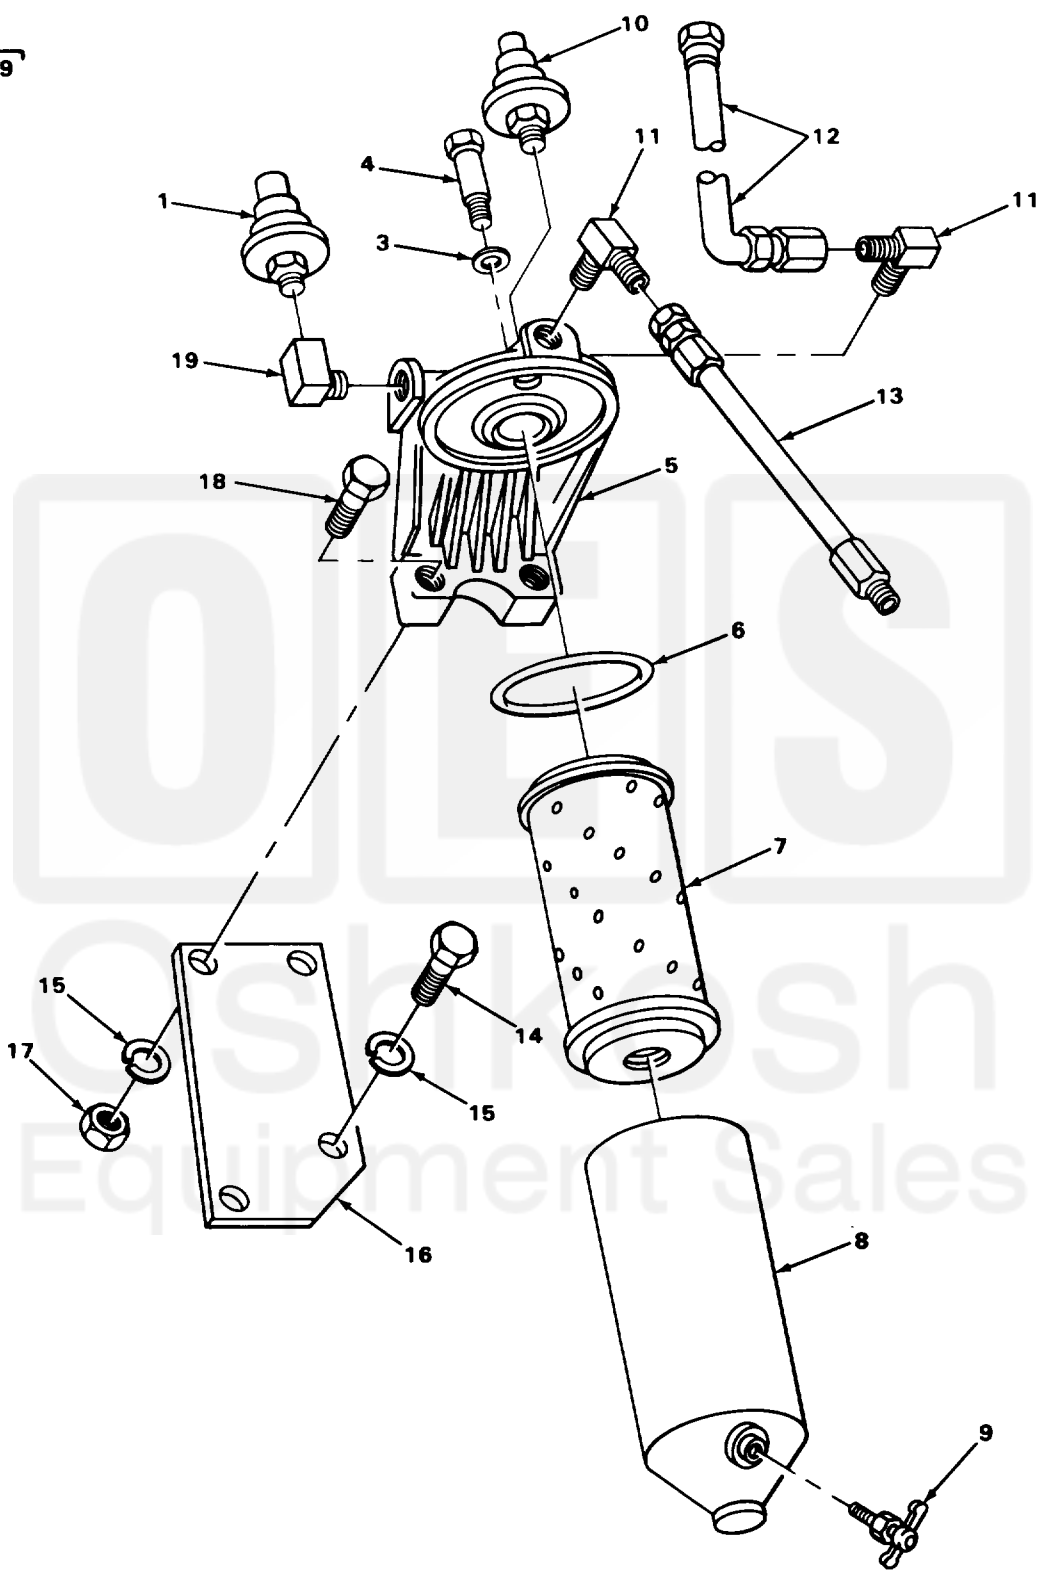

2
3 THRU 9

FIGURE 14. FUEL FILTER.

TA505839

SECTION 110-1930-243-01

(1) ITEM NO	(2) SMR CODE	(3) CAGEC	(4) PART NUMBER	(5) DESCRIPTION AND USABLE ON CODES (UOC) GROUP 0309 FUEL FILTERS FIG. 14 FUEL FILTER	(6) QTY
1	PAOZZ	96906	MS90530-9	SWITCH,PRESSURE FUEL	1
* 2	PAOOO	70040	T65	FILTER,FLUID	1
3	PAOZZ	72582	1503536	GASKET	1
4	PAOZZ	70040	5573723	BOLT,SHOULDER COVER MTG	1
5	PFOZZ	72582	6436254	HEAD,FLUID FILTER FILTER	1
6	PFOZZ	72582	5574161	GASKET COVER	1
7	PAOZZ	79396	CW226MP	FILTER ELEMENT,FLUI	1
8	PFOZZ	72582	5575169	FILTER BODY,FLUID FUEL FILTER	1
9	PAOZZ	72582	8924140	COCK,DRAIN FILTER	1
10	PAOZZ	96906	MS90530-1	SWITCH,PRESSURE STARTER CUTOUT	1
11	PAOZZ	72582	105423	ELBOW,PIPE HOSE TO FILTER	2
12	PAOZZ	72582	5136232	HOSE ASSEMBLY,NONME FUEL FILTER TO PUMP	1
13	PAOZZ	72582	5136593	HOSE ASSEMBLY,NONME FUEL FILTER TO ENGINE HEAD	1
14	PFOZZ	96906	MS35291-061	SCREW,CAP,HEXAGON H BRACKET MTG	2
15	PFOZZ	96906	MS35338-8	WASHER,LOCK FILTER TO BRACKET	4
* 16	XBOZZ	72582	5131543	BRACKET FILTER MTG	1
17	PFOZZ	96906	MS51968-8	NUT,PLAIN,HEXAGON FILTER TO BRACKET	2
18	PFOZZ	96906	MS90727-62	SCREW,CAP,HEXAGON H FILTER TO BRACKET	2
19	PFOZZ	46717	LT49-1	ELBOW,PIPE FUEL PRESSURE SWITCH	1

END OF FIGURE