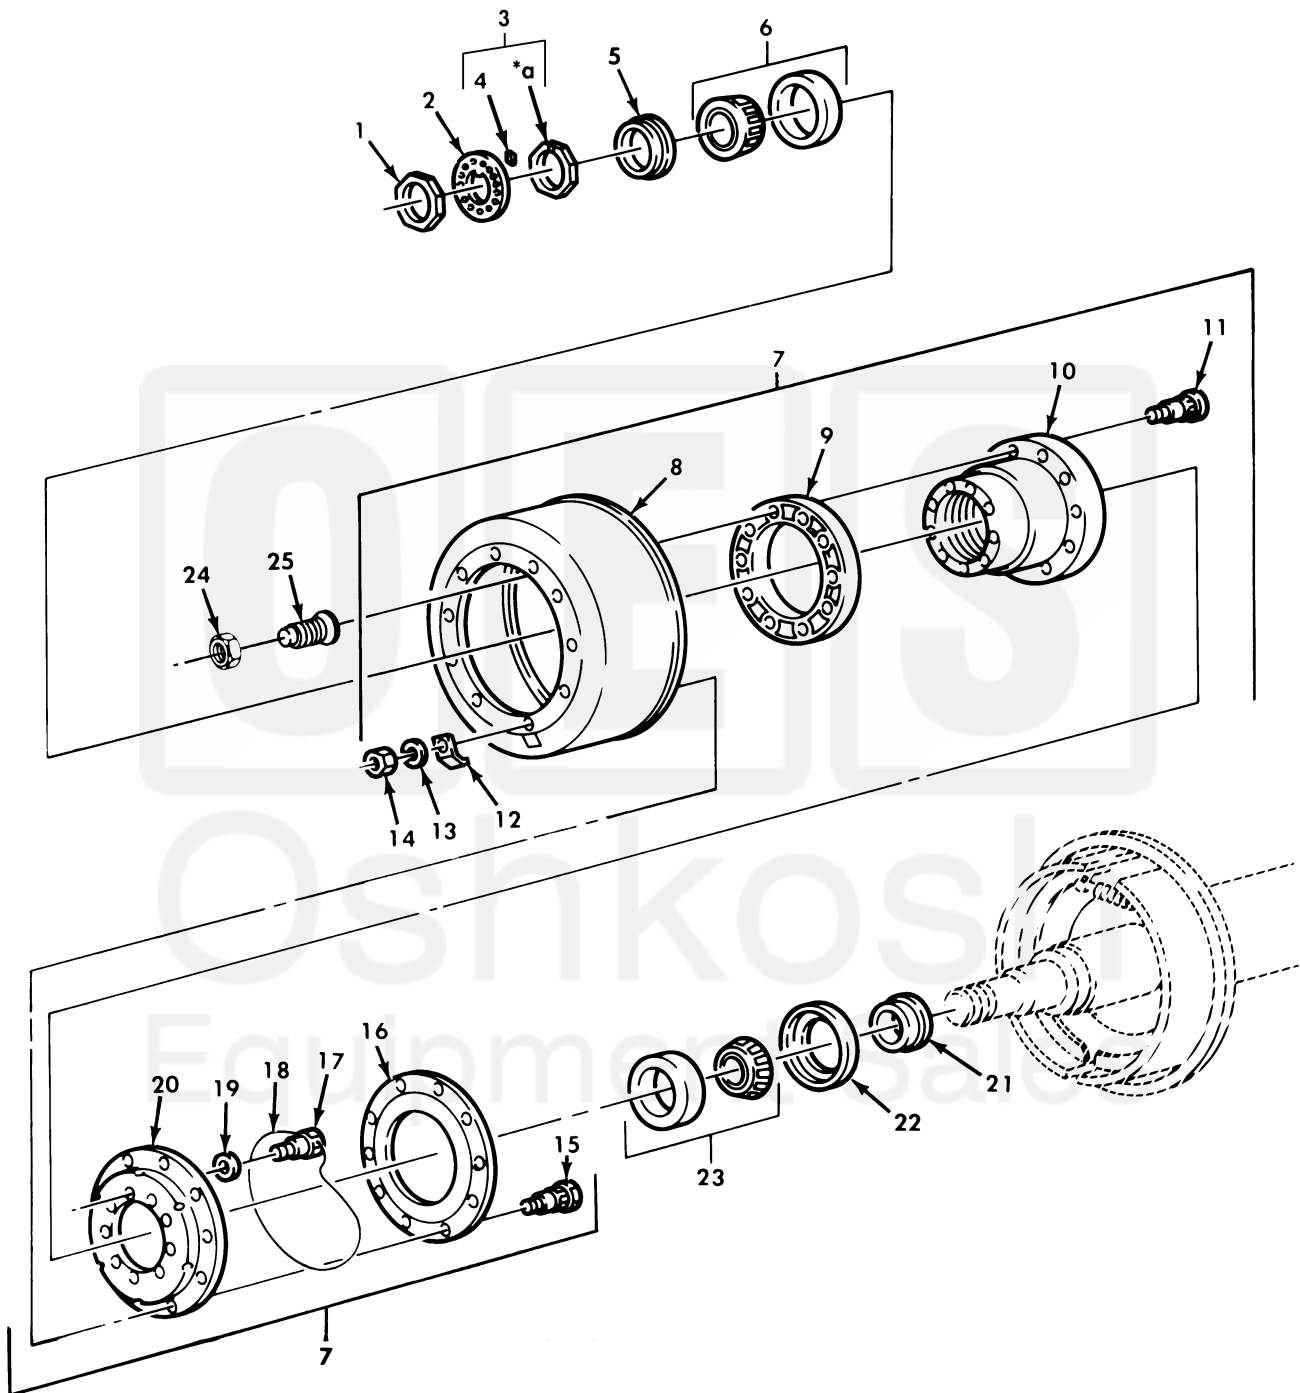

UNIT, DIRECT SUPPORT, AND GENERAL SUPPORT MAINTENANCE
REPAIR PARTS AND SPECIAL TOOLS LIST
TRUCK, 5-TON, 6X6, M809 SERIES TRUCKS (DIESEL)

Figure 208. Rear Wheel Hub and Drum Assembly.

(1) ITEM NO	(2) SMR CODE	(3) NSN	(4) CAGEC	(5) PART NUMBER	(6) DESCRIPTION AND USABLE ON CODE (UOC)	(7) QTY
GROUP 1311 WHEEL ASSEMBLY						
FIG. 208 REAR WHEEL HUB AND DRUM ASSEMBLY						
1	PAOZZ	5310-00-353-2427	19207	7979263	NUT, PLAIN, OCTAGON.....	2
2	PAOZZ	5310-00-700-7089	19207	5139123	WASHER, KEY.....	2
3	PAOZZ	5315-01-058-7268	19207	7979310	PIN, ADJUSTMENT.....	2
4	PAOZZ	5310-00-374-0836	19207	7979308	NUT ASSY.....	2
5	PAOZZ	5330-00-961-3596	19207	7413447	SEAL, PLAIN.....	2
6	PAOZZ	3110-00-100-4223	96906	MS19081-181	BEARING, ROLLER, TAPE.....	2
7	PFOFF	2530-01-101-8357	19207	8758334	HUB AND DRUM ASSEMB LEFT SIDE.....	2
						UOC: 620, 621
7	PFOFF	2530-01-220-7762	78500	A16-333-U-801	HUB AND DRUM ASSY RIGHT SIDE.....	2
						UOC: 620, 621
7	PFOZZ	2530-01-067-1749	19207	8758328	BRAKE DRUM LEFT SIDE.....	2
						UOC: 614, 622, 623, 624, 625, 626, 627, 628, 629, 630, 631, 632, 633, 634, 635, 637, 638
7	PFOFF	2530-01-067-1750	19207	8758329	HUB AND DRUM ASSY RIGHT SIDE.....	2
						UOC: 614, 622, 623, 624, 625, 626, 627, 628, 629, 630, 631, 632, 633, 634, 635, 637, 638
8	PAOFF	2530-00-093-5597	19207	7409394	.BRAKE DRUM.....	1
9	PFOZZ	5365-01-132-2015	70960	3280-A1977	.SPACER.....	1
						UOC: 620, 621
10	PAOZZ	3040-00-421-3928	19207	7979324	.HUB, BODY.....	1
11	PAOZZ	5306-00-797-9320	19207	7409554	.BOLT, RIBBED SHOULDE REAR HUB, LEFT HAND THREAD.....	10
						UOC: 614, 622, 623, 624, 625, 626, 627, 628, 629, 630, 631, 632, 633, 634, 635, 637, 638
11	PAOZZ	5306-00-740-9555	19207	7409555	.BOLT, RIBBED SHOULDE REAR HUB, RIGHT HAND THREAD.....	10
						UOC: 614, 622, 623, 624, 625, 626, 627, 628, 629, 630, 631, 632, 633, 634, 635, 637, 638
11	PAOZZ	5306-00-741-1179	19207	7411179	.BOLT, RIBBED SHOULDE REAR HUB, LEFT HAND THREAD.....	10
						UOC: 620, 621
11	PAOZZ	5306-00-741-1180	19207	7411180	.BOLT, RIBBED SHOULDE REAR HUB, RIGHT HAND THREAD.....	10
						UOC: 620, 621
12	PAOZZ	5340-00-211-6129	19207	7979315	.COVER, ACCESS.....	1
13	PAOZZ	5310-00-209-0965	96906	MS35338-47	.WASHER, LOCK.....	10
14	PAOZZ	5310-00-880-7745	96906	MS51968-11	.NUT, PLAIN, HEXAGON.....	10
15	PAOZZ	5306-01-062-2334	19207	7979179	.BOLT, RIBBED SHOULDE.....	10