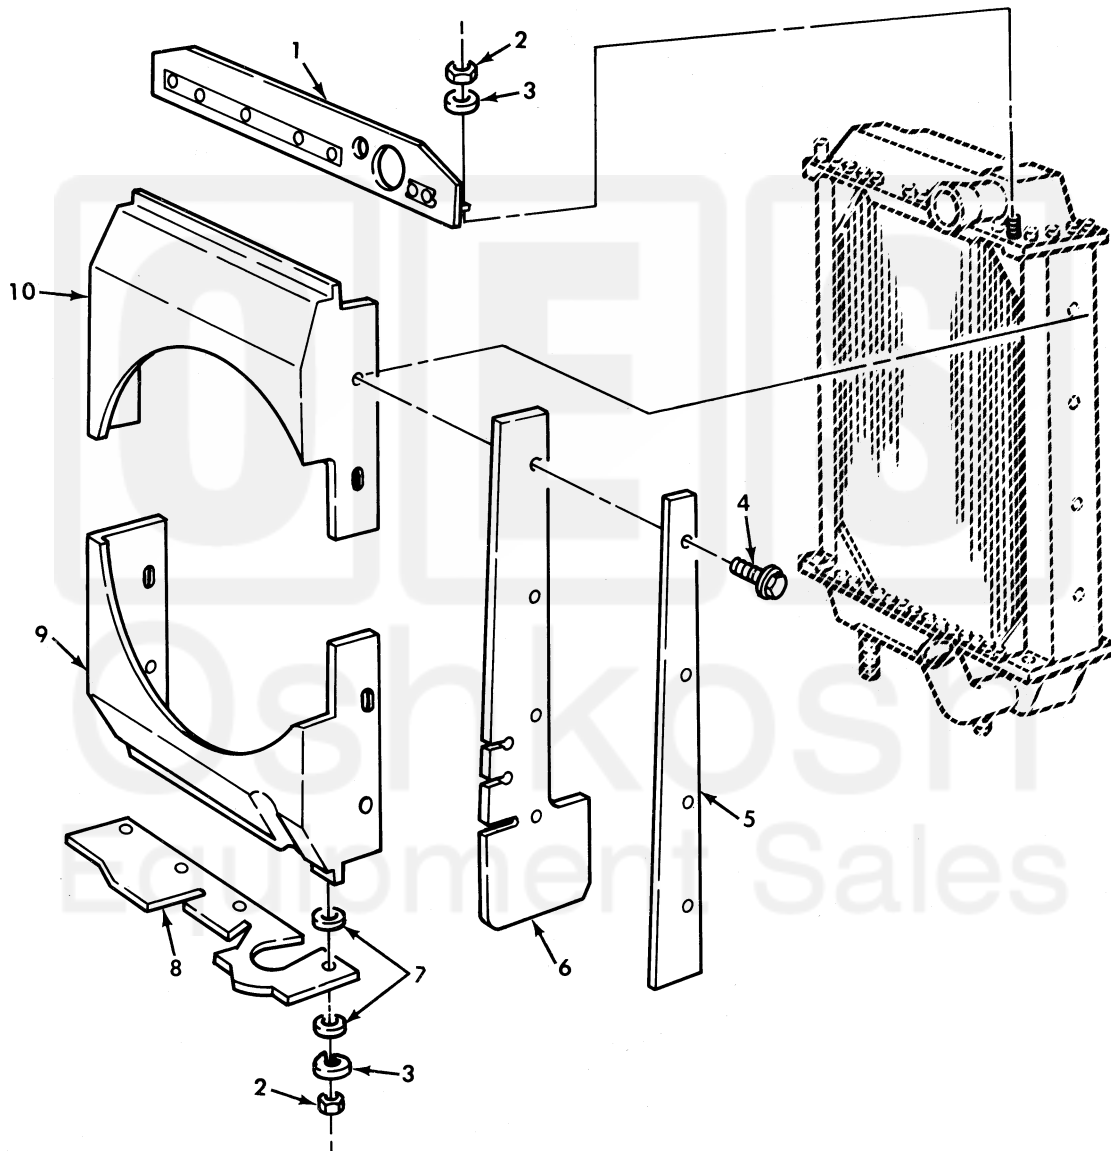

UNIT, DIRECT SUPPORT, AND GENERAL SUPPORT MAINTENANCE
REPAIR PARTS AND SPECIAL TOOLS LIST
TRUCK, 5-TON, 6X6, M809 SERIES TRUCKS (DIESEL)

Figure 84. Fan Shroud, Baffles, and Shields.

(1) ITEM NO	(2) SMR CODE	(3) NSN	(4) CAGEC	(5) PART NUMBER	(6) DESCRIPTION AND USABLE ON CODE (UOC)	(7) QTY
GROUP 0502 COWLING, DEFLECTORS, AIR DUCTS, SHROUDS						
FIG. 84 FAN SHROUD, BAFFLES, AND SHIELDS						
1	PAOZZ	2930-00-134-8315	19207	11664389	BAFFLE, RADIATOR TOP.....	1
2	PAOZZ	5310-00-880-7744	96906	MS51967-5	NUT, PLAIN, HEXAGON.....	6
3	PAOZZ	5310-00-407-9566	96906	MS35338-45	WASHER, LOCK.....	6
4	PAOZZ	5305-00-018-6494	21450	186494	SCREW, ASSEMBLED WAS.....	8
5	PAOZZ	2930-01-121-2539	19207	11648550	STRIP, RADIATOR MOUN.....	2
6	PAOZZ	2930-01-121-2540	19207	11664484	SHIELD, RADIATOR.....	2
7	PAOZZ	5310-00-081-4219	96906	MS27183-12	WASHER, FLAT.....	8
8	PAOZZ	2805-00-134-8327	19207	11648583	BAFFLE, AIRFLOW.....	1
9	PAOZZ	2930-00-477-9884	19207	11664267	SHROUD, FAN, LOWER.....	1
10	PAOZZ	2930-00-477-9885	19207	11664265	SHROUD, FAN, UPPER.....	1

END OF FIGURE