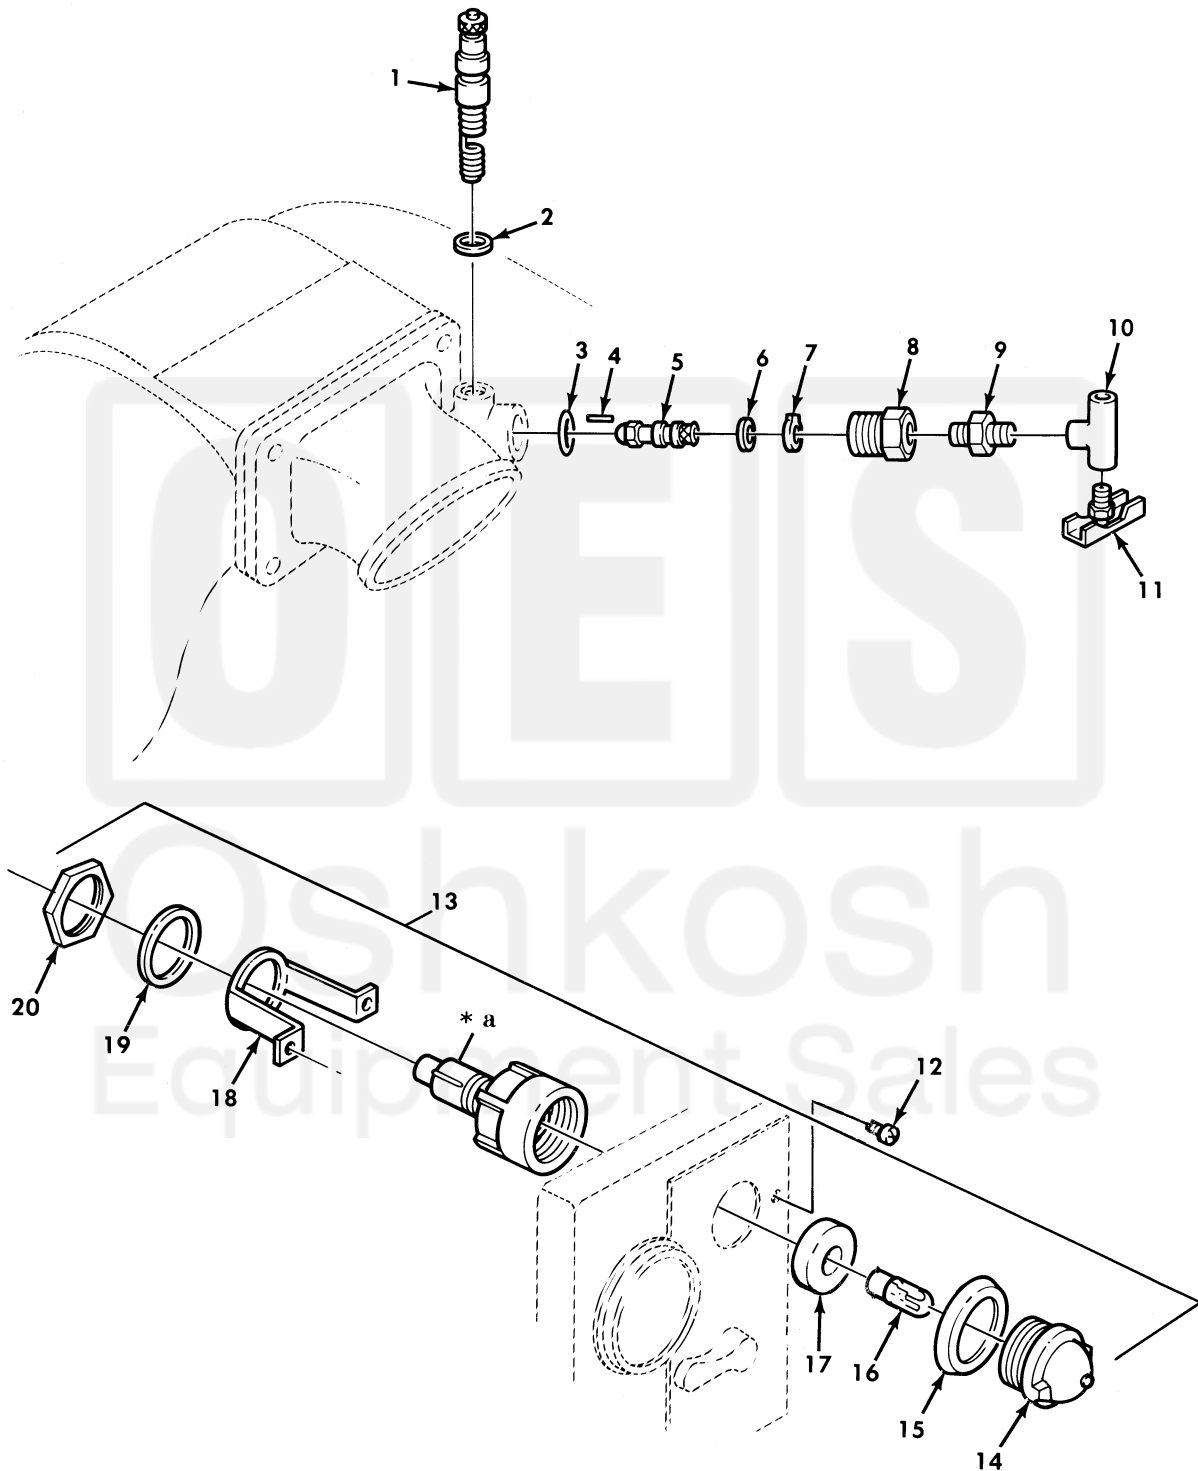

UNIT, DIRECT SUPPORT, AND GENERAL SUPPORT MAINTENANCE
REPAIR PARTS AND SPECIAL TOOLS LIST
TRUCK, 5-TON, 6X6, M809 SERIES TRUCKS (DIESEL)

* a PART OF ITEM 13

Figure 74. Glow Plug, Injector Nozzle, and Cold Start Indicator Lamp.

(1) ITEM NO	(2) SMR CODE	(3) NSN	(4) CAGEC	(5) PART NUMBER	(6) DESCRIPTION AND USABLE ON CODE (UOC)	(7) QTY
GROUP 0311 ENGINE STARTING AIDS						
FIG. 74 GLOW PLUG, INJECTOR NOZZLE, AND COLD START INDICATOR LAMP						
1	PAOZZ	2920-00-088-9310	15434	210649	GLOW PLUG.....	1
2	PAOZZ	5310-00-595-6398	73370	101487	WASHER, FLAT PART OF KIT P/N 3011472	1
3	PAOZZ	5331-00-970-3461	15434	68061A	O-RING.....	1
4	PAOZZ	5315-00-758-0366	15434	43468	PIN, GROOVED, HEADLES.....	1
5	PAOZZ	2910-00-506-5720	15434	69215	NOZZLE, SPRAY.....	1
6	PAOZZ	5365-00-197-9327	15434	67946	SPACER, RING.....	1
7	PAOZZ	5310-00-393-6475	15434	68178-1	WASHER, KEY.....	1
8	PAOZZ	4730-00-803-9527	15434	125880	ADAPTER, STRAIGHT, PI.....	1
9	PAOZZ	4730-00-802-5653	81343	2-2 140137C	NIPPLE, PIPE.....	1
10	PAOZZ	4730-01-126-9755	15434	70802	TEE, PIPE.....	1
11	PAOZZ	4820-00-752-9040	96906	MS35782-4	COCK, DRAIN.....	1
12	PAOZZ	5305-00-855-0961	96906	MS24629-35	SCREW, TAPPING.....	2
13	PAOOO	6220-00-403-4813	19207	11664685	INDICATOR, COLD STAR.....	1
14	PAOZZ	6210-00-299-5564	19207	7358622	. LENS, LIGHT.....	1
15	PAOZZ	5330-00-297-6329	19207	7358626	. PACKING, PREFORMED.....	1
16	PAOZZ	6240-00-012-5588	58536	A50589-1	. LAMP, INCANDESCENT.....	1
17	PAOZZ	5330-00-143-7002	19207	11605388	. GASKET.....	1
18	PAOZZ	5340-00-119-3900	19207	7358623	. STRAP, RETAINING.....	1
19	PAOZZ	5310-00-197-4508	19207	7358625	. WASHER, LOCK.....	1
20	PAOZZ	5975-00-588-0387	19207	7358624	. BONDNUT, ELECTRICAL.....	1

END OF FIGURE