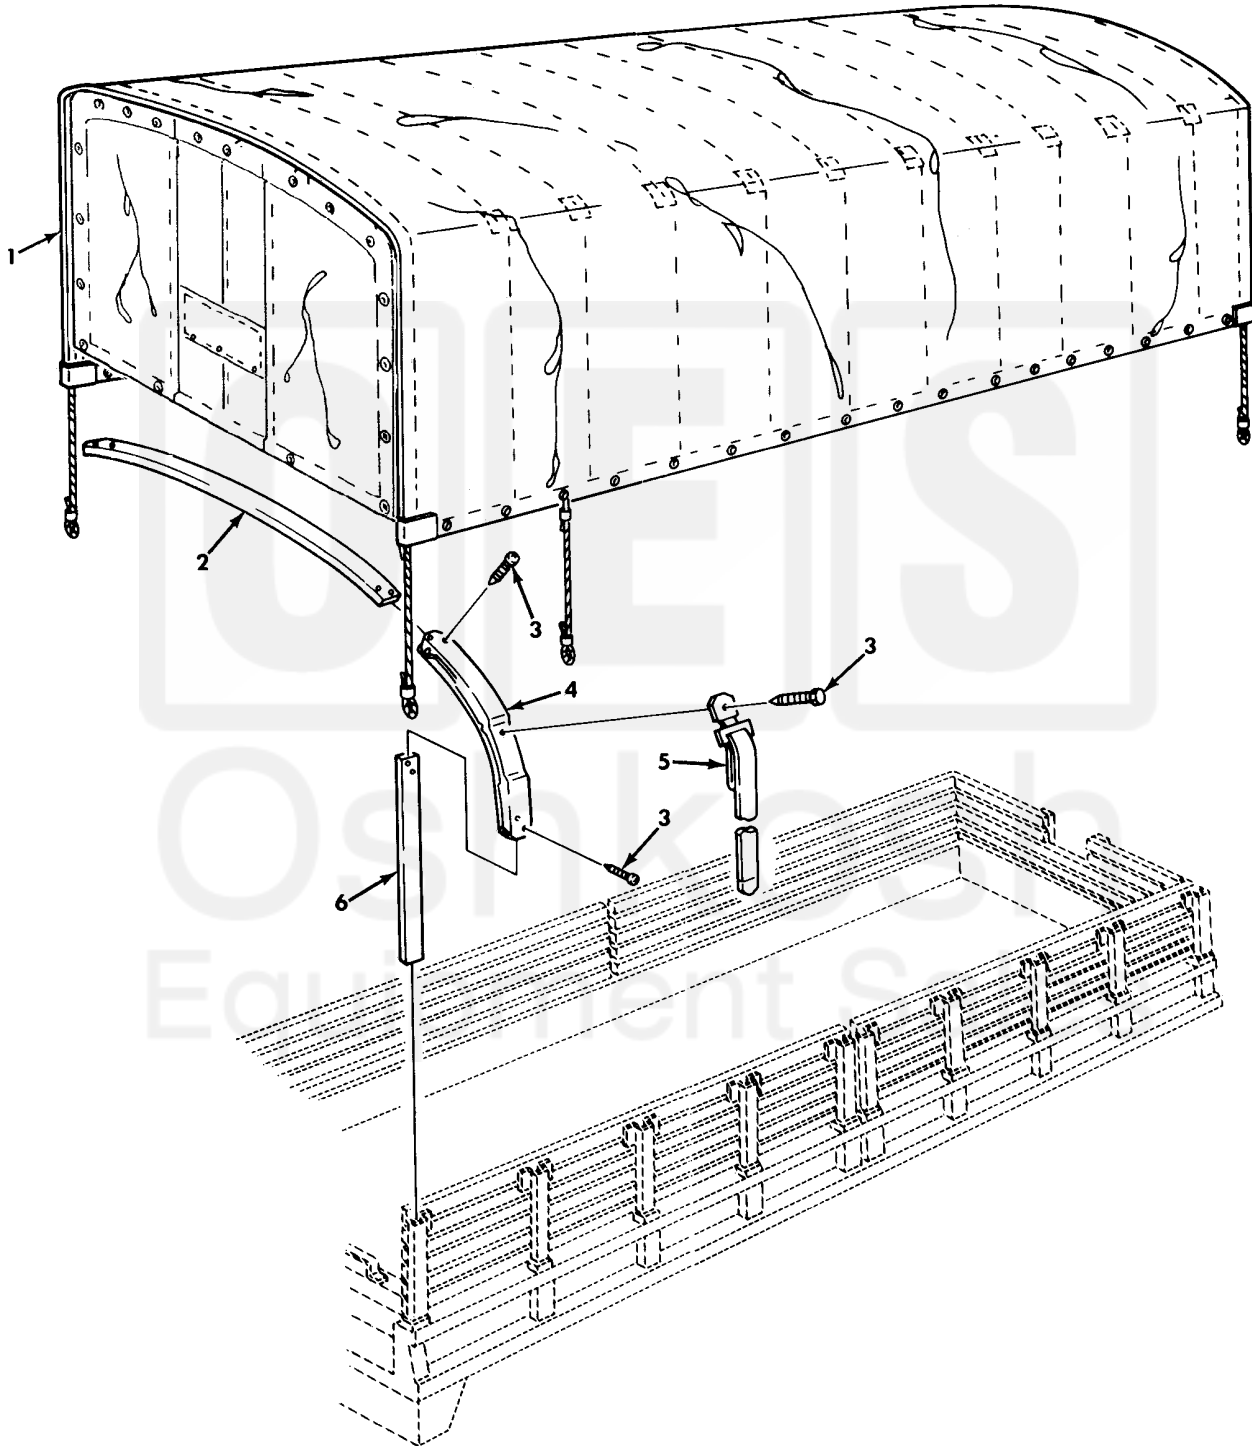

UNIT, DIRECT SUPPORT, AND GENERAL SUPPORT MAINTENANCE
REPAIR PARTS AND SPECIAL TOOLS LIST
TRUCK, 5-TON, 6X6, M809 SERIES TRUCKS (DIESEL)

Figure 490. Bow and Tarp Kit, Cargo, Long Wheelbase.

(1) ITEM NO	(2) SMR CODE	(3) NSN	(4) CAGEC	(5) PART NUMBER	(6) DESCRIPTION AND USABLE ON CODE (UOC)	(7) QTY
GROUP 3307 SPECIAL PURPOSE KITS						
FIG. 490 BOW AND TARP KIT,CARGO, LONG WHEELBASE						
1	PAOFF	2540-01-434-8725	19207	12450242-1	COVER,FITTED,VEHICU GREEN CAMO PART OF KIT P/N 11672522.....	1
					UOC: 628, 629	
1	PAOFF	2540-01-435-4928	19207	12450242-2	COVER,FITTED,VEHICU TAN PART OF KIT 57K0166.....	1
					UOC: 628, 629	
1	PAOFF	2540-01-435-0568	19207	12450242-3	COVER,FITTED,VEHICU WHITE PART OF KIT P/N 57K0167.....	1
					UOC: 628, 629	
2	PAOZZ	2540-01-435-8208	19207	12460216-1	BOW,VEHICULAR TOP PART OF KIT P/N 11672522 PART OF KIT P/N 57K0166 PART OF KIT P/N 57K0167.....	10
					UOC: 628, 629	
3	PAOZZ	5305-00-984-5680	96906	MS35206-300	SCREW,MACHINE PART OF KIT P/N 11672522 PART OF KIT P/N 57K0166 PART OF KIT P/N 57K0167.....	100
					UOC: 628, 629	
4	PAOZZ	2540-00-351-0145	24617	2153660	BOW ASSEMBLY PART OF KIT P/N 11672522 PART OF KIT P/N 57K0166 PART OF KIT P/N 57K0167.....	20
					UOC: 628, 629	
5	PAOZZ	5340-01-459-9777	19207	12340208-6	STRAP,WEBBING GREEN PART OF KIT P/N 11672522.....	20
					UOC: 628, 629	
5	PAOZZ	5340-01-459-2242	19207	12340208-7	STRAP,WEBBING TAN PART OF KIT P/N 57K0166.....	20
					UOC: 628, 629	
5	PFOZZ	5340-01-459-2266	19207	12340208-8	STRAP,WEBBING WHITE PART OF KIT P/N 57K0167.....	20
					UOC: 628, 629	
6	PAOZZ	2510-01-138-1157	19207	10871302-1	STAKE,VEHICLE BODY PART OF KIT P/N 11672522 PART OF KIT P/N 57K0166 PART OF KIT P/N 57K0167.....	20
					UOC: 628, 629	
KIT	PAOZZ	2540-00-121-9081	19207	11672522	ACCESSORY KIT,VEHIC GREEN CAMO.....	1
					COVER,FITTED,VEHICU (1) 490-1	
					BOW,VEHICULAR TOP (10) 490-2	
					BOW ASSEMBLY (20) 490-4	
					STAKE,VEHICLE BODY (20) 490-6	
					STRAP,WEBBING (20) 490-5	
					SCREW,MACHINE (100) 490-3	
					UOC: 628, 629	
KIT	PAOZZ	2540-01-365-2936	19207	57K0166	ACCESSORY KIT,VEHIC TAN.....	1
					COVER,FITTED,VEHICU (1) 490-1	
					BOW,VEHICULAR TOP (10) 490-2	
					BOW ASSEMBLY (20) 490-4	
					STAKE,VEHICLE BODY (20) 490-6	
					STRAP,WEBBING (20) 490-5	
					SCREW,MACHINE (100) 490-3	
					UOC: 628, 629	
KIT	PAOZZ	2540-01-365-2937	9C234	57K0167	ACCESSORY KIT,VEHIC WHITE.....	1
					COVER,FITTED,VEHICU (1) 490-1	
					BOW,VEHICULAR TOP (10) 490-2	
					BOW ASSEMBLY (20) 490-4	
					STAKE,VEHICLE BODY (20) 490-6	