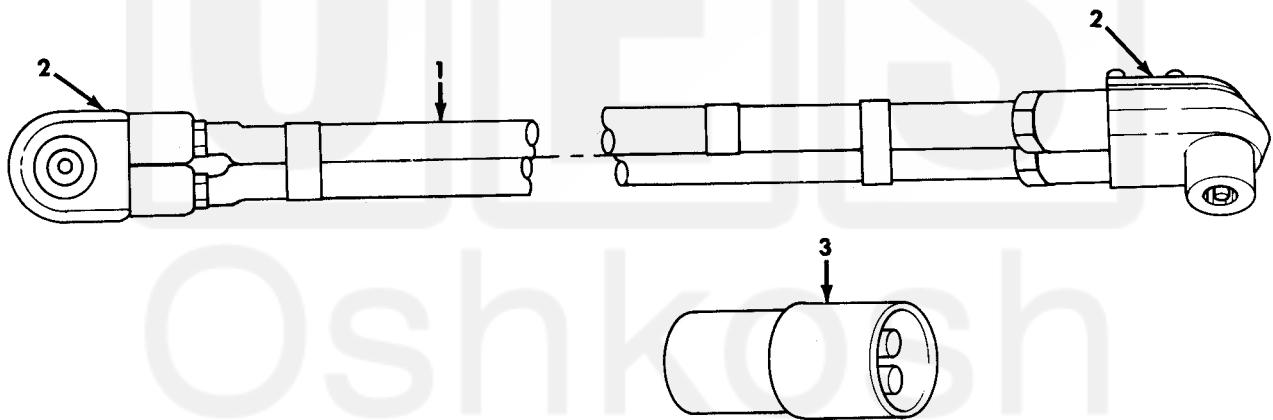

UNIT, DIRECT SUPPORT, AND GENERAL SUPPORT MAINTENANCE
REPAIR PARTS AND SPECIAL TOOLS LIST
TRUCK, 5-TON, 6X6, M809 SERIES TRUCKS (DIESEL)

Figure 483. Interverhicle Power Cable Kit.

(1) ITEM NO	(2) SMR CODE	(3) NSN	(4) CAGEC	(5) PART NUMBER	(6) DESCRIPTION AND USABLE ON CODE (UOC)	(7) QTY
GROUP 3307 SPECIAL PURPOSE KITS						
FIG. 483 INTERVEHICLE POWER CABLE KIT						
1	PAOZZ	6150-01-022-6004	19207	11682336-1	CABLE ASSEMBLY, POWE PART OF KIT P/N 10502786.....	1
2	PAOZZ	5935-00-567-0128	19207	11682338	CONNECTOR, PLUG, ELEC PART OF KIT P/N 10502786.....	2
3	PAOZZ	5935-00-322-8959	19207	11677570	ADAPTER, CONNECTOR PART OF KIT P/N 10502786.....	2
KIT	PAOZZ	2590-00-148-7961	56161	10502786	CABLE KIT, SPECIAL P.....	1
ADAPTER, CONNECTOR (2) 483-3						
CABLE ASSEMBLY, POWE (1) 483-1						
CONNECTOR, PLUG, ELEC (2) 483-2						

END OF FIGURE